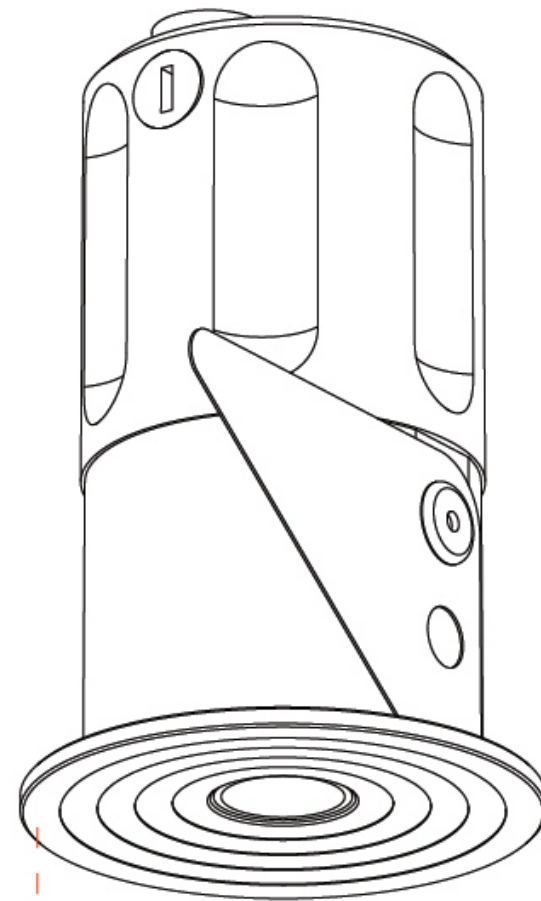

A350126-

PROJECT

TYPE

SPECIFIER

QUANTITY

DATE